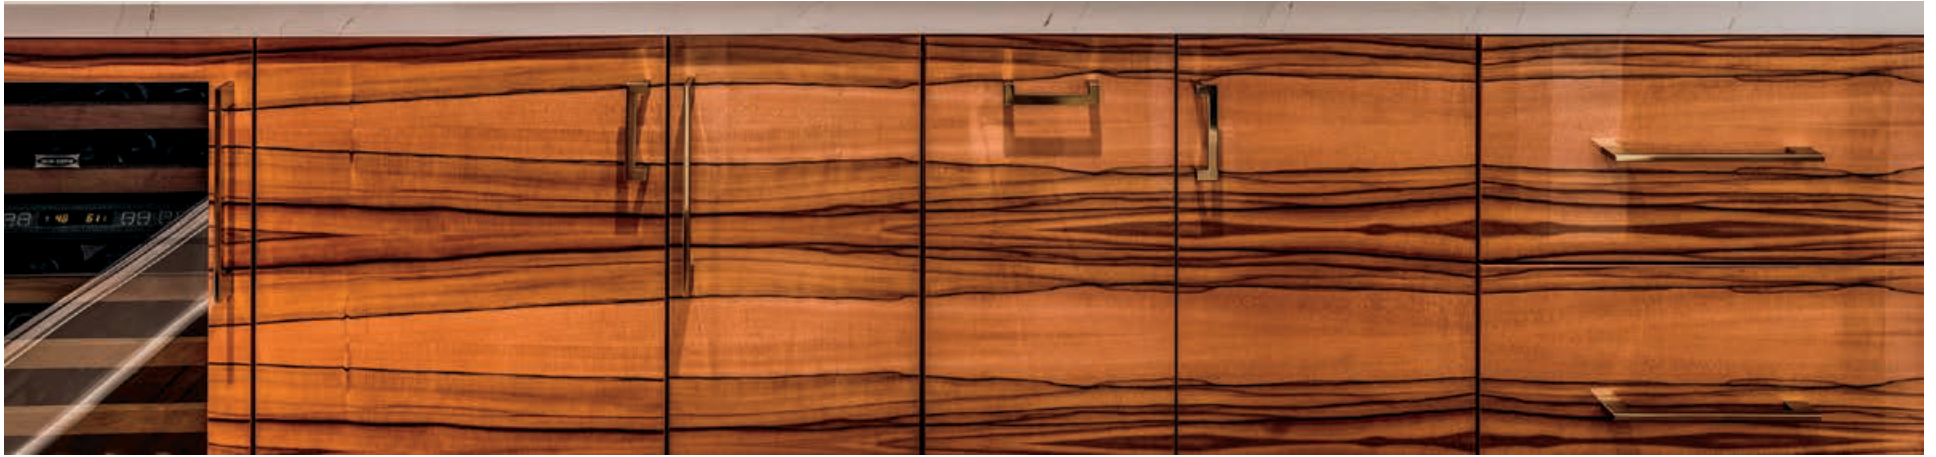

VICENZA (perimeter)
Shown in Custom Paint Acrylic