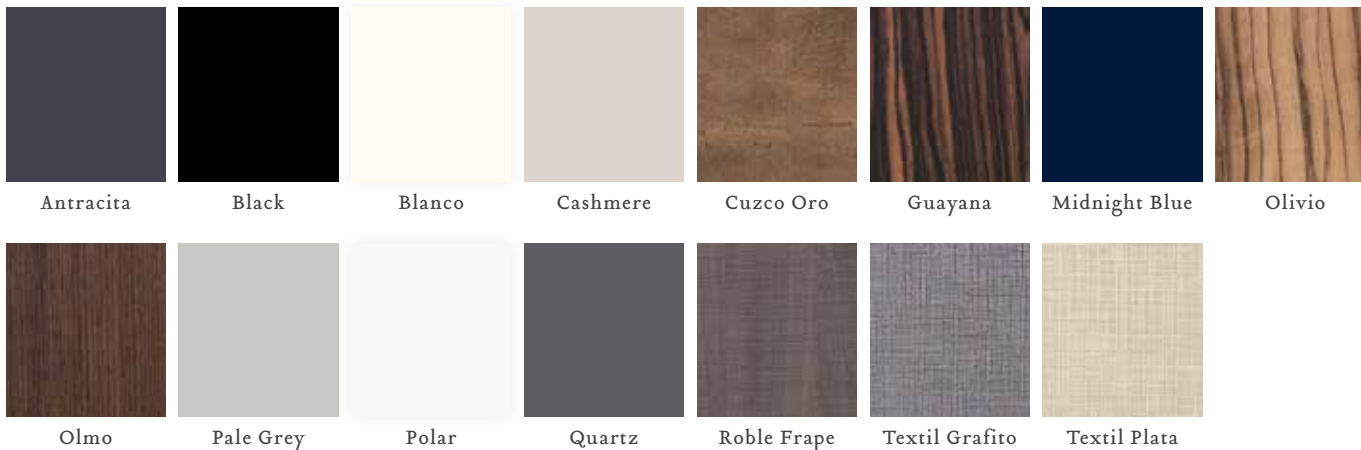

Rotella

RUTTS NEW HIGH GLOSS ACRYLIC COLLECTION PUSHES HIGH GLOSS CABINETS TO HIGHER LEVELS

For lovers of contemporary visually dramatic design, Rutt HandCrafted Cabinetry presents captivating ways to get your gloss on with their Rotella High Gloss collection. These aesthetically appealing, highly durable finishes are available in 15 luscious colors, patterns, and wood grains, including two shades of the ever-popular white. The levels of high gloss coatings include PET film and UV Lacquer, both of which possess high gloss sheens of 90% creating a glass-like European gloss finish that provides the deepest-depth in beauty. Both of these high gloss options offer exceptional scratch, heat, and chemical resistance, as well as UV protection to inhibit discoloration making them extremely durable and easy to clean and care for.

Door Material:	High Gloss Sheet Acrylic, PET and UV Lacquer
Door/Drawer Front Details:	Flat 3/4" Slab
Casework Options:	Classic and Regency Contemporary
Hinge Options:	Concealed
Edge Treatment Options:	Matching Edge all 4 sides

ROTELLA Shown in Quartz