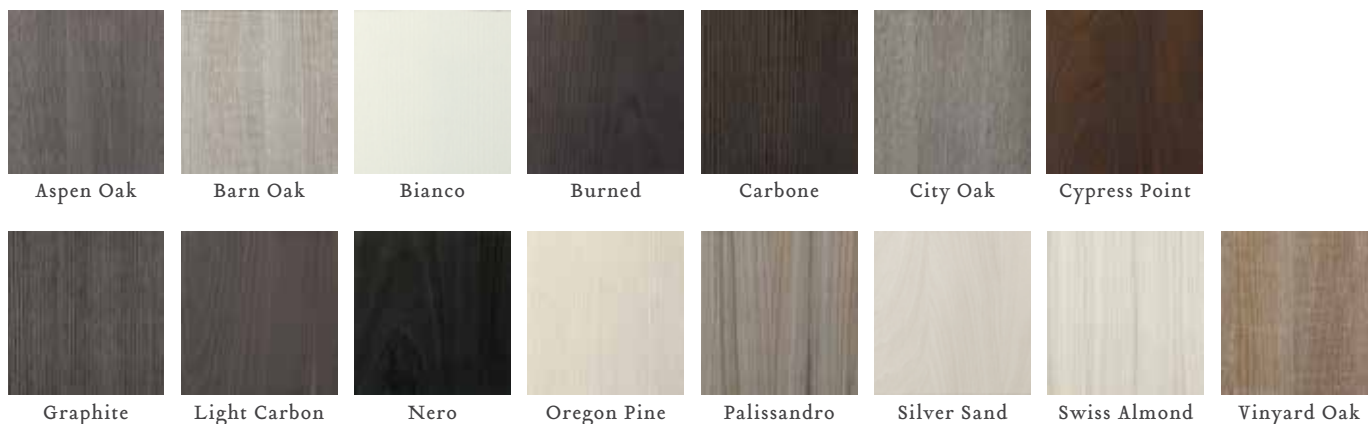

Penone

RUTT IS PLEASED TO ANNOUNCE THEIR RECENT COLLABORATION WITH CLEAF, ITALY'S FINEST CONTEMPORARY MATERIAL MANUFACTURER TO CREATE THE PENONE DOOR STYLE.

The Penone family of door finishes will be constructed from a state of the art manufacturing process called Thermally Textured Surfaces (TTS) which gives you materials ranging from deep linear patterns to deep embossed grains providing the most realistic textured products in the industry plus an extremely durable scratch resistant finish. Sequential Grain matching is a standard procedure when selecting this product from Rutt, each cabinet door and drawer front will align both vertically and horizontally based upon the cabinet layout and sheet material size limitations. Currently there are 15 different finishes to select from.

Door Material:	Cleaf
Door/Drawer Front Details:	Flat 3/4" Slab - Available in Vertical grain direction
Casework Options:	Classic and Regency Contemporary
Hinge Options:	Concealed Only
Edge Treatment Options:	Matching Edge Banding all 4 sides